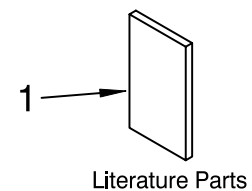

FOR ORDERING INFORMATION REFER TO PARTS PRICE LIST